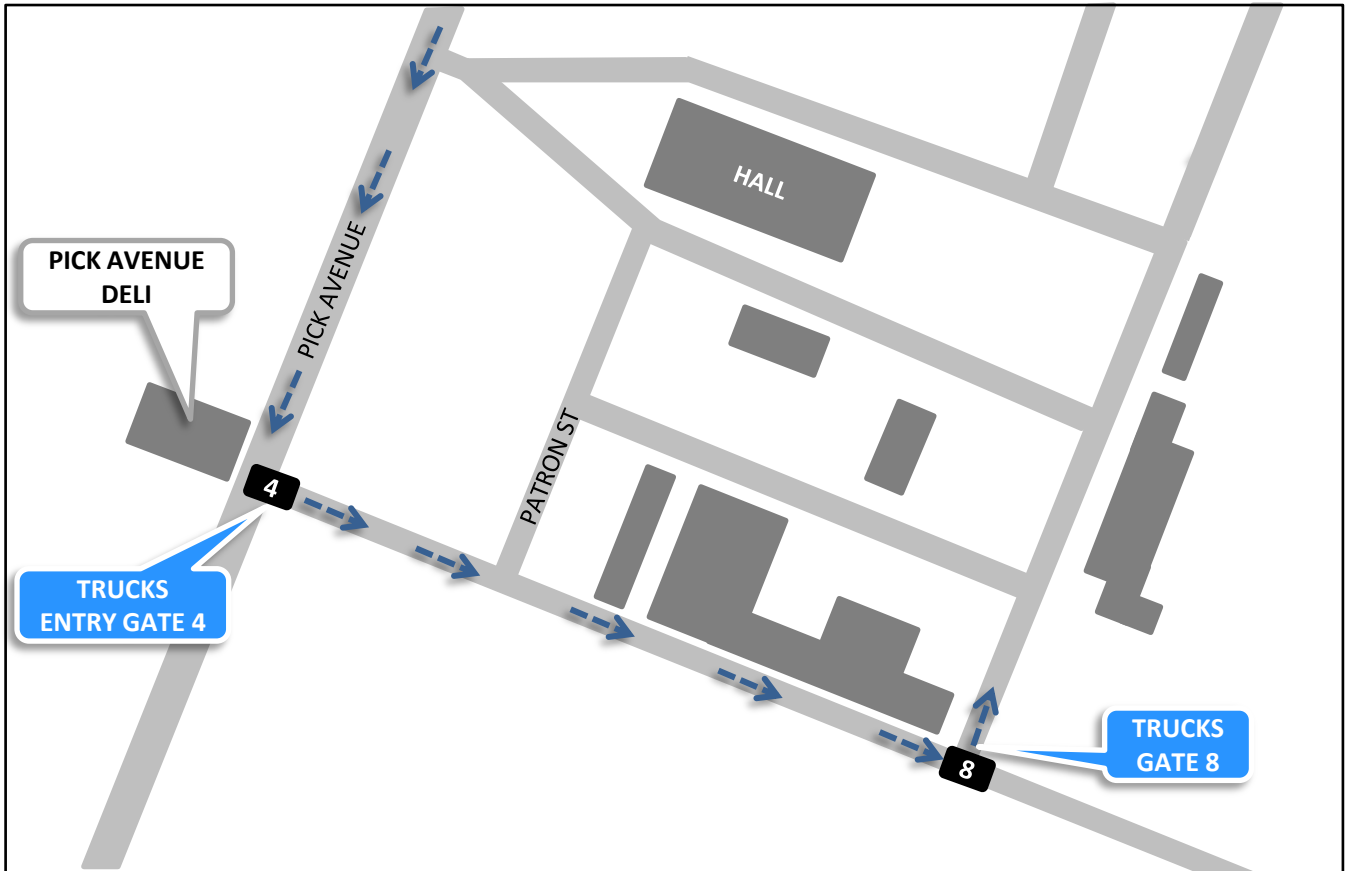

# CONVOY ENTRY MAP

## MOUNT GAMBIER SHOW GROUNDS, SATURDAY NOVEMBER 23<sup>RD</sup>

**TRUCKS MUST BE PARKED UP AT MOUNT GAMBIER SHOW GROUNDS BY 9.15AM  
PRIOR TO THE PUBLIC ENTERING AT 9.30AM.  
FAMILY TRUCK SHOW STAFF WILL BE ON HAND TO ASSIST WITH DIRECTIONS.**

**IMPORTANT NOTE:**  
NO VEHICLE CAN LEAVE THE MOUNT GAMBIER SHOW GROUNDS BEFORE 4PM  
ON TRUCK SHOW DAY

Contact: **Marijan Toss** our site co-ordinator on **0419 860 681**